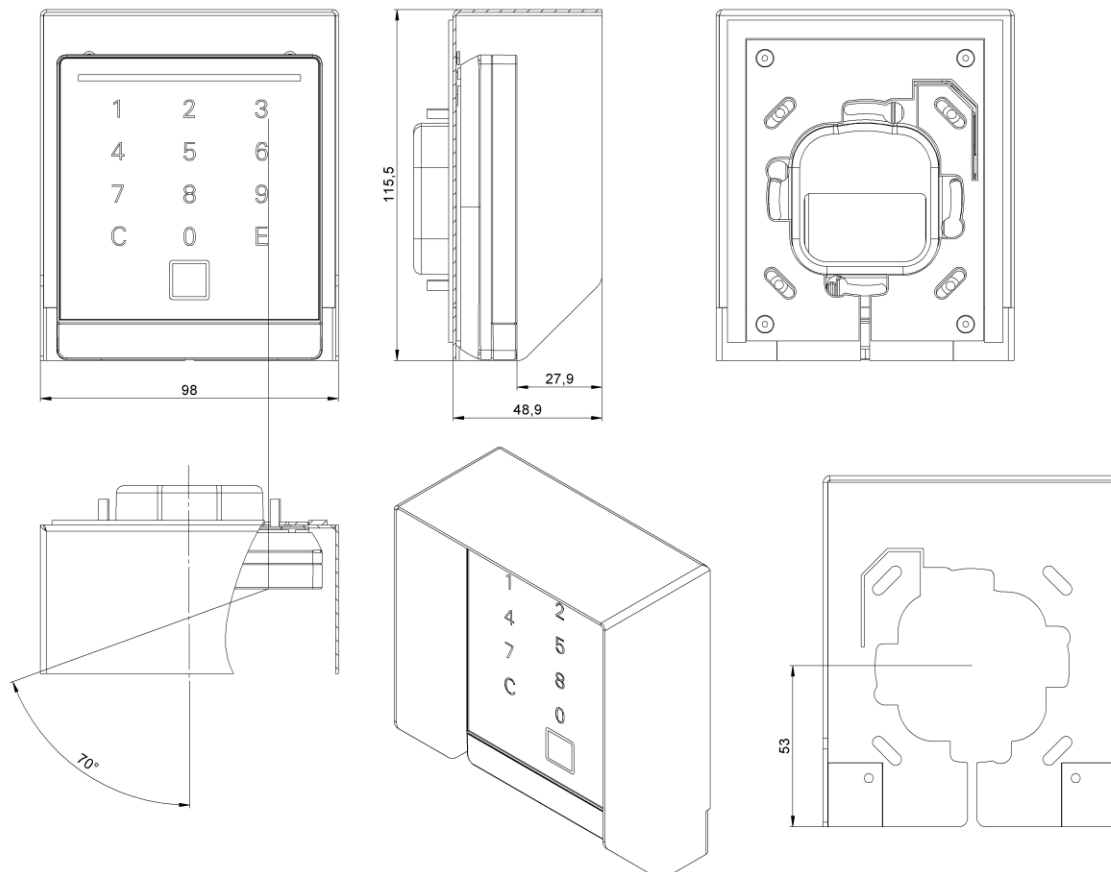

## Weather protection roof VOXIO-T (Touch)

	<b>Material</b>	Stainless steel V2A
	<b>ca. dimensions in mm (width x height x depth)</b>	See document

### Construction and dimensions flush-mounted variant

Sufficiently flexible, self-adhesive sealing tapes are included in the scope of delivery. The sealing tape is glued to the back of the weather protection roof. It prevents the ingress of water and foreign bodies.

**Depending on the nature of the plaster (grain size, etc.), the use of several sealing tapes is necessary!**