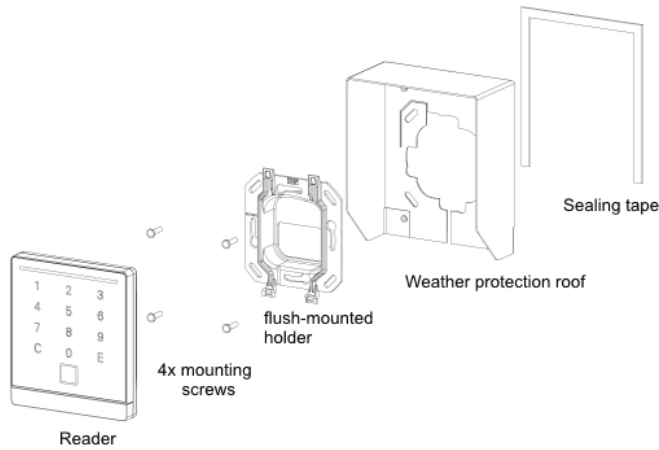

## Weather protection roof VOXIO-T (Touch)

	<b>Material</b>	Stainless steel V2A
	<b>ca. dimensions in mm (width x height x depth)</b>	See document

### Construction and dimensions flush-mounted variant

Sufficiently flexible, self-adhesive sealing tapes are included in the scope of delivery. The sealing tape is glued to the back of the weather protection roof. It prevents the ingress of water and foreign bodies.